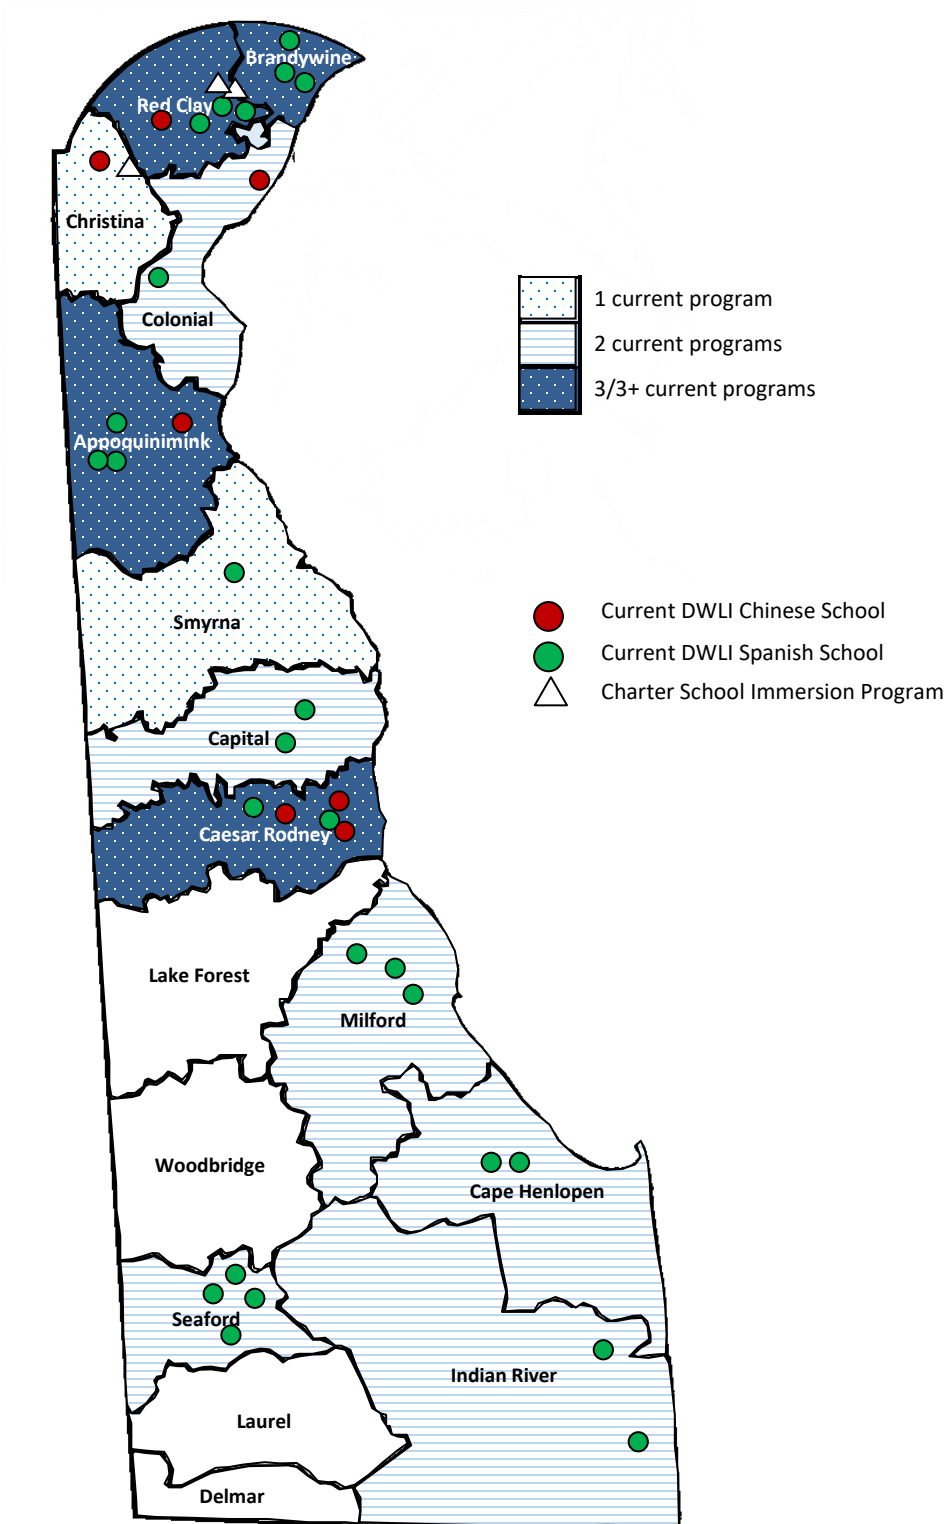

Delaware Immersion Programs

2017-18 Immersion Locations

Delaware Immersion Programs

Schools with Language Immersion Programs

Chinese Immersion Schools

District	School	Address	Phone	Est.
Appoquinimink	Spring Meadow ECC	611 Campus Drive, Middletown, DE 19734	302-378-6760	2017
Caesar Rodney	Frear ES	238 Sorghum Mill Road, Camden, DE 19934	302-697-3279	2013
Caesar Rodney	Mcllvaine ECC	11 E. Walnut Street, Magnolia, DE 19962	302-335-5039	2012
Caesar Rodney	Simpson ES	5 Old North Road, Camden, DE 19934	302-697-3207	2013
Christina	Downes ES	220 Casho Mill Road, Newark, DE 19711	302-454-2133	2013
Colonial	New Castle ES	903 Delaware Street, New Castle, DE 19720	302-323-2880	2015
Red Clay	Linden Hill ES	3415 Skyline Drive, Wilmington, DE 19808	302-454-3406	2017

Charter Immersion Schools

Language	School	Address	Phone	Est.
Spanish	Las Americas Aspira	326 Ruthar Drive, Newark, DE 19711	302-292-1291	2011
Spanish	Acdemia Alonso	4403 Lancaster Pike, Wilmington, DE 19805	302-351-8200	2014
Greek	Odyssey Charter	4403 Lancaster Pike, Wilmington, DE 19805	302-516-8000	2017